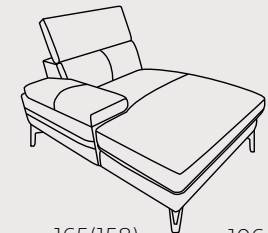

FABRIC FR £879
LEATHER FR £1139
BS32594EMO

214(207)

103(94)

CSL/R

FABRIC FR £1059
LEATHER FR £1439
100180227 / 100180228

165(158)

106

CSAL/R

FABRIC FR £999
LEATHER FR £1259
BS32594EMO

PLEASE NOTE All sizes are in centimetres and all dimensions are appropriate, please allow a tolerance of +/- 2cm.

THE DESIGNER ROOMS

SHOWROOMS THROUGHOUT SCOTLAND AND ONLINE AT THEDESIGNERROOMS.COM