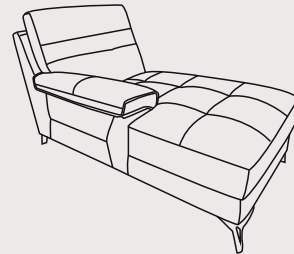

RHEA

0%

INTEREST
FREE CREDIT
AVAILABLE

3 SEATER
H 92cm W 204cm D 98cm

2 SEATER
H 92cm W 166cm D 98cm

CHAIR
H 92cm W 102cm D 98cm

3 SEATER SECTION L/R
H 92cm W 172cm D 98cm

CHAISE
H 99cm W 100cm D 160cm

FOOT STOOL
H 47cm W 61cm D 67cm

PLEASE NOTE All sizes are in centimetres and all dimensions are appropriate, please allow a tolerance of +/- 2cm.