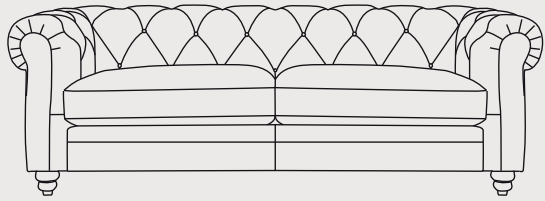

# SIMONE

0%  
INTEREST  
FREE CREDIT  
AVAILABLE

3 SEATER SOFA  
H 73cm W 221cm D 102cm

2 SEATER SOFA  
H 73cm W 173cm D 102cm

CHAIR  
H 73cm W 107cm D 102cm

PLEASE NOTE All sizes are in centimetres and all dimensions are appropriate, please allow a tolerance of +/- 2cm.