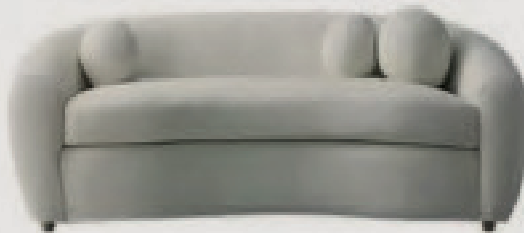

PRODUCT SPECIFICATION

VIVIENNE

0%
INTEREST
FREE CREDIT
AVAILABLE

THE DESIGNER ROOMS

SHOWROOMS THROUGHOUT SCOTLAND AND ONLINE AT [THEDESIGNERROOMS.COM](https://www.thedesignerrooms.com)

VIVIENNE

Available in Velvet Cream or Bobble White

1 SEATER

W:110CM D:104CM H:83CM

2 SEATER

W:190CM D:104CM H:83CM

3 SEATER

W:220CM D:104CM H:83CM

PLEASE NOTE All sizes are in centimetres and all dimensions are appropriate, please allow a tolerance of +/- 2cm.